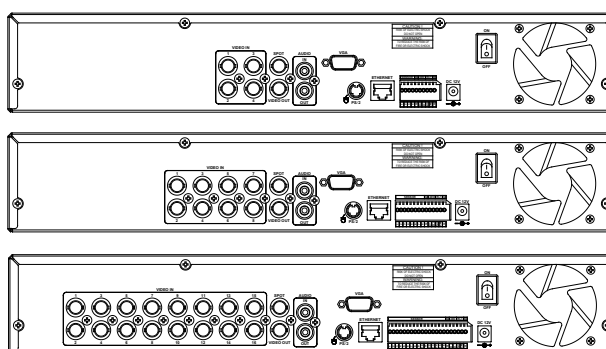

Model No.		RYK-9254	RYK-9258	RYK-9256	
Video	Video System				
	Input	4ch Bnc	8ch Bnc	16ch Bnc	
	Loop		-		
	Video Output	Composite Video And Vga			
Audio	Sopt Output		1ch Bnc		
	Input		1ch Rca		
Audio	Output		1ch Rca		
	Sensor				
Sensor	Input	4ch Alarm Input	8ch Alarm Input	16ch Alarm Input	
	Output		1ch Relay Output		
Storage	Device	2 Sata Hard Disks (7,200rpm, 45mhz Dma, Max. 1tb)			
	Cd/Dvd Writer	Option			
Display	Division	1,4	1,4,6,7,9	1,4,6,7,9,10,13,16	
	Zoom		2x		
	Osd	Graphic Osd			
Recording	Compression	H.264			
	Resolution	720x480, 720x240, 360x240 (Ntsc) 720x576, 720x288, 360x288 (Pal)			
	Framerate				
		Ntsc	60, 120, 120fps	60, 120, 240fps	60, 120, 240fps
		Pal	50, 100, 100fps	50, 100, 200fps	50, 100, 200fps
	Quality	Fine / Normal / Low			
	Record Mode	Manual, Motion Detection, Sensor, Video Loss			
Control	Watermark	Yes			
	Motion Detection	User Selectable Motion Detection Area For Each Camera Individually Sensitivity: 5 Levels			
	Alarm	Pre	0~5 Sec		
		Post	0~60 Sec		
	Remote Controller	Yes			
Ptz Camera	Yes				
Playback	Search Mode	Calendar, Time, Event, Block, File, Bookmark			
	Speed	NormAl, Rew&Ff [2x/4x/8x/16x/32x/64x/128x], Picture To Picture, Pause			
	Device	Internal Hdd / External Devices Through Usb Interface			
	Backup File	H.264 Compression And Avi Format (Converted By Client Viewer)			
Network	Compression	H.264			
	Network Interface	16ch Client Viewer, Web Browser			
	Frame Rate	120 Frames Per Second			
	Service	Tcp/Ip, SmtP, Http, Dhcp, Ddns			
Backup	Web Browser	Internet Explorer 7.0 Or Higher			
	Internal	Cd-R/Rw, Dvd±Rw, Dvd Ram			
	External	Usb Hdd, Usb Cd/Dvd Writer, Usb Memory Stick And Network Backup			
System Log	Mode	Power Fail, Power And RecorD On/Off, Menu Change, Network Connection			
	Log Numbers	20,000 Records			
Monitoring	Software Watchdog				
Recovery	Auto-Reboot By Watchdog				
Firmware Upgrade	Usb 2.0 Port (1 Port At Front Panel), Network				
Power Source	Dc12v 6.67a				
Power Consumption	Appx. 80w				